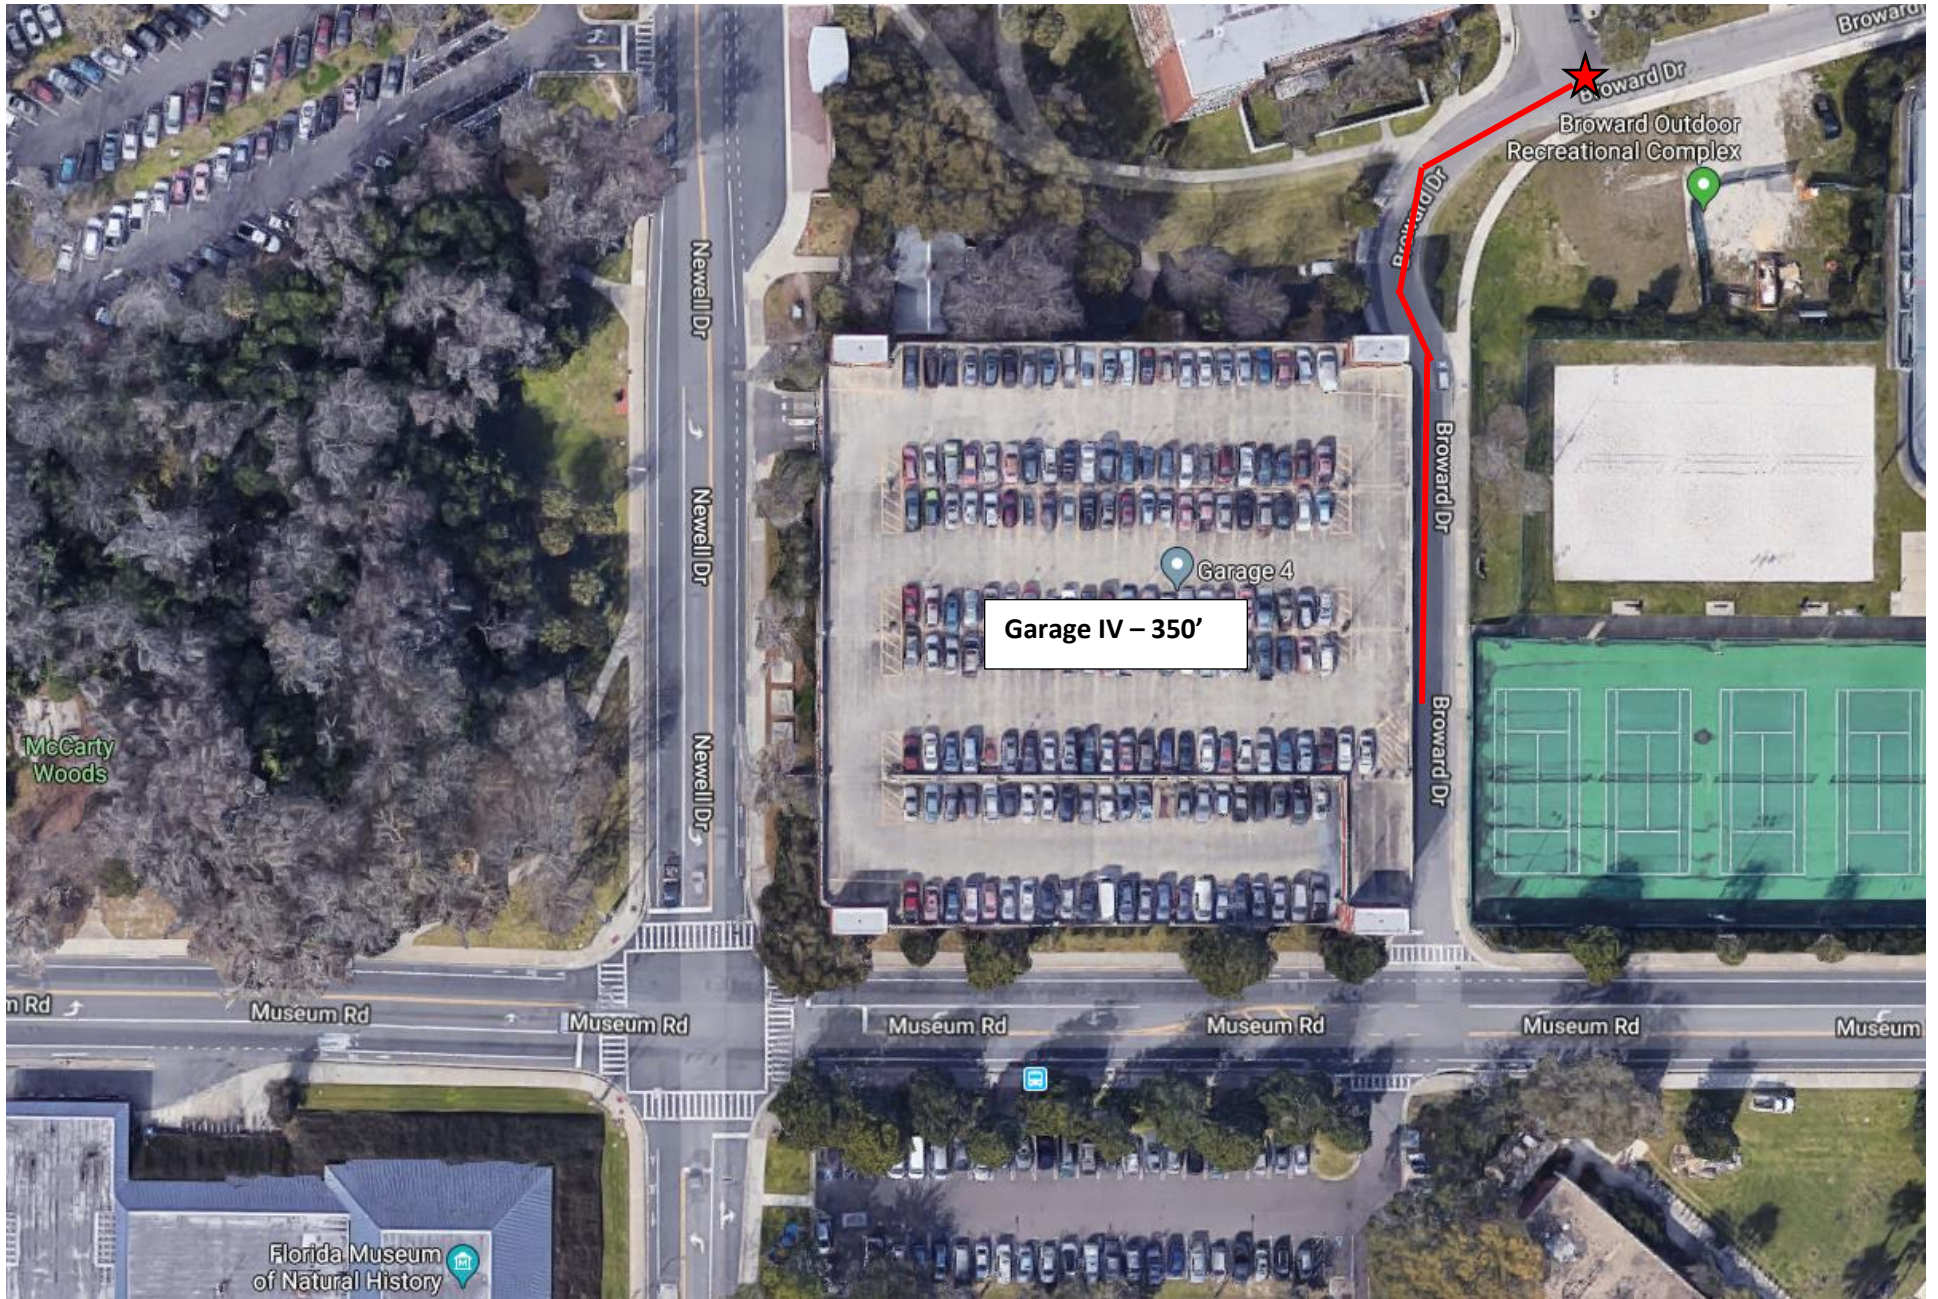

Garage I and Garage X

University of Florida  
Practice Facility

Garage VII - 33,181'

Wells Fargo ATM

Stephen C.  
O'Connell Center

Air Force ROTC

Stadium Rd

Google

Stadium Rd

Gator Corner

Gator Leland Dr

Gator Leland Dr

Gator Leland Dr

Gator Bo

Garage VI – 183'