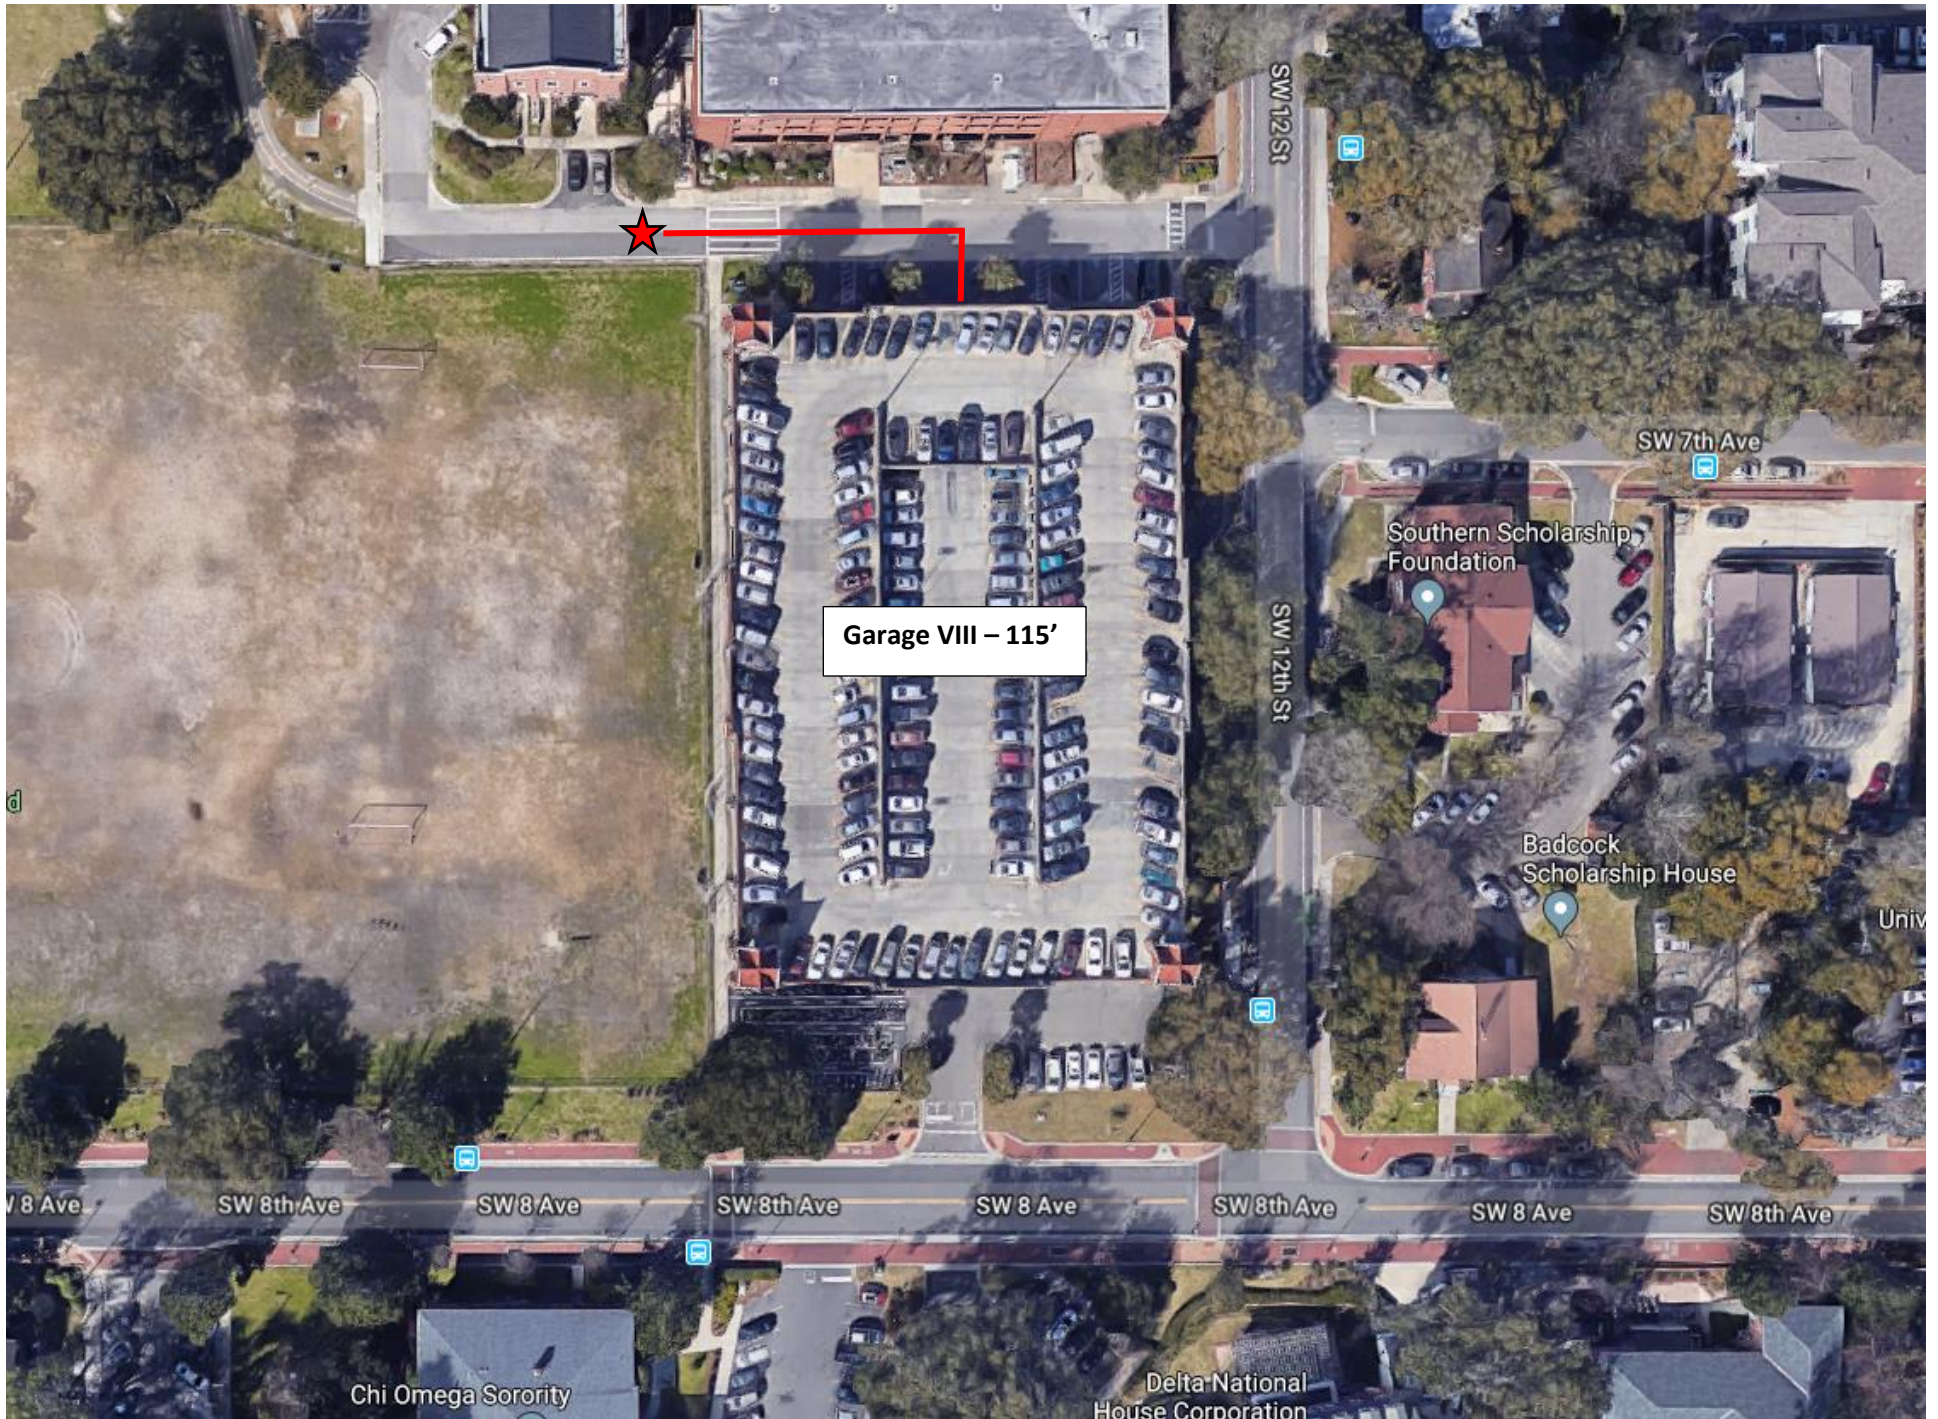

Garage I and Garage X

University of Florida  
Practice Facility

Garage VII - 33,181'

Wells Fargo ATM

Stephen C.  
O'Connell Center

Air Force ROTC

Stadium Rd

Google

Stadium Rd

Gator Corner

Gator Leland Dr

Gator Leland Dr

Gator Leland Dr

Gator Bo

Garage VI – 183'