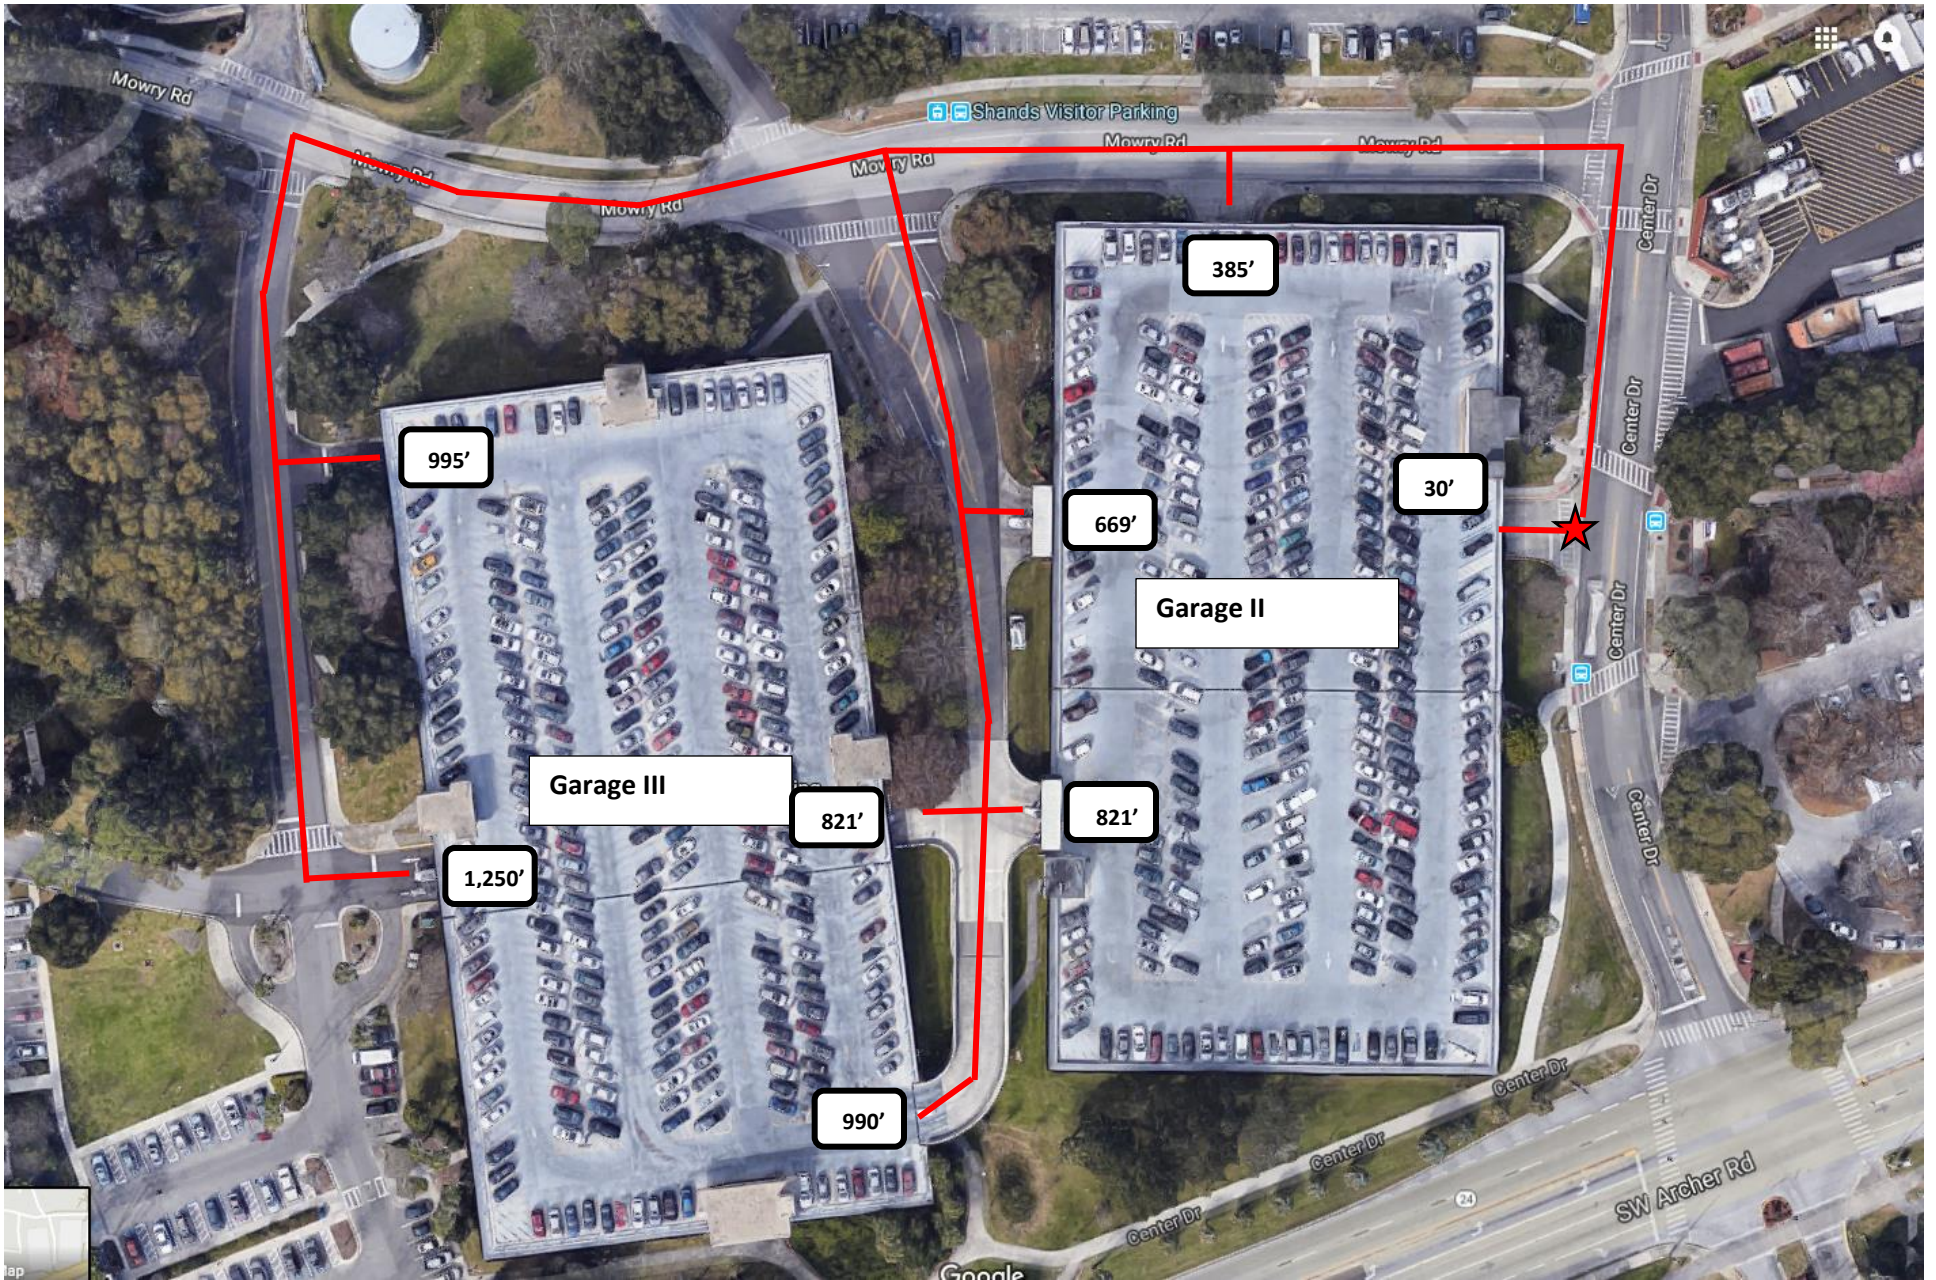

Garage I and Garage X

University of Florida  
Practice Facility

Garage VII - 33,181'

Wells Fargo ATM

Stephen C.  
O'Connell Center

Air Force ROTC

Stadium Rd

Google

Stadium Rd

Gator Corner

Gator Leland Dr

Gator Leland Dr

Gator Leland Dr

Gator Bo

Garage VI – 183'