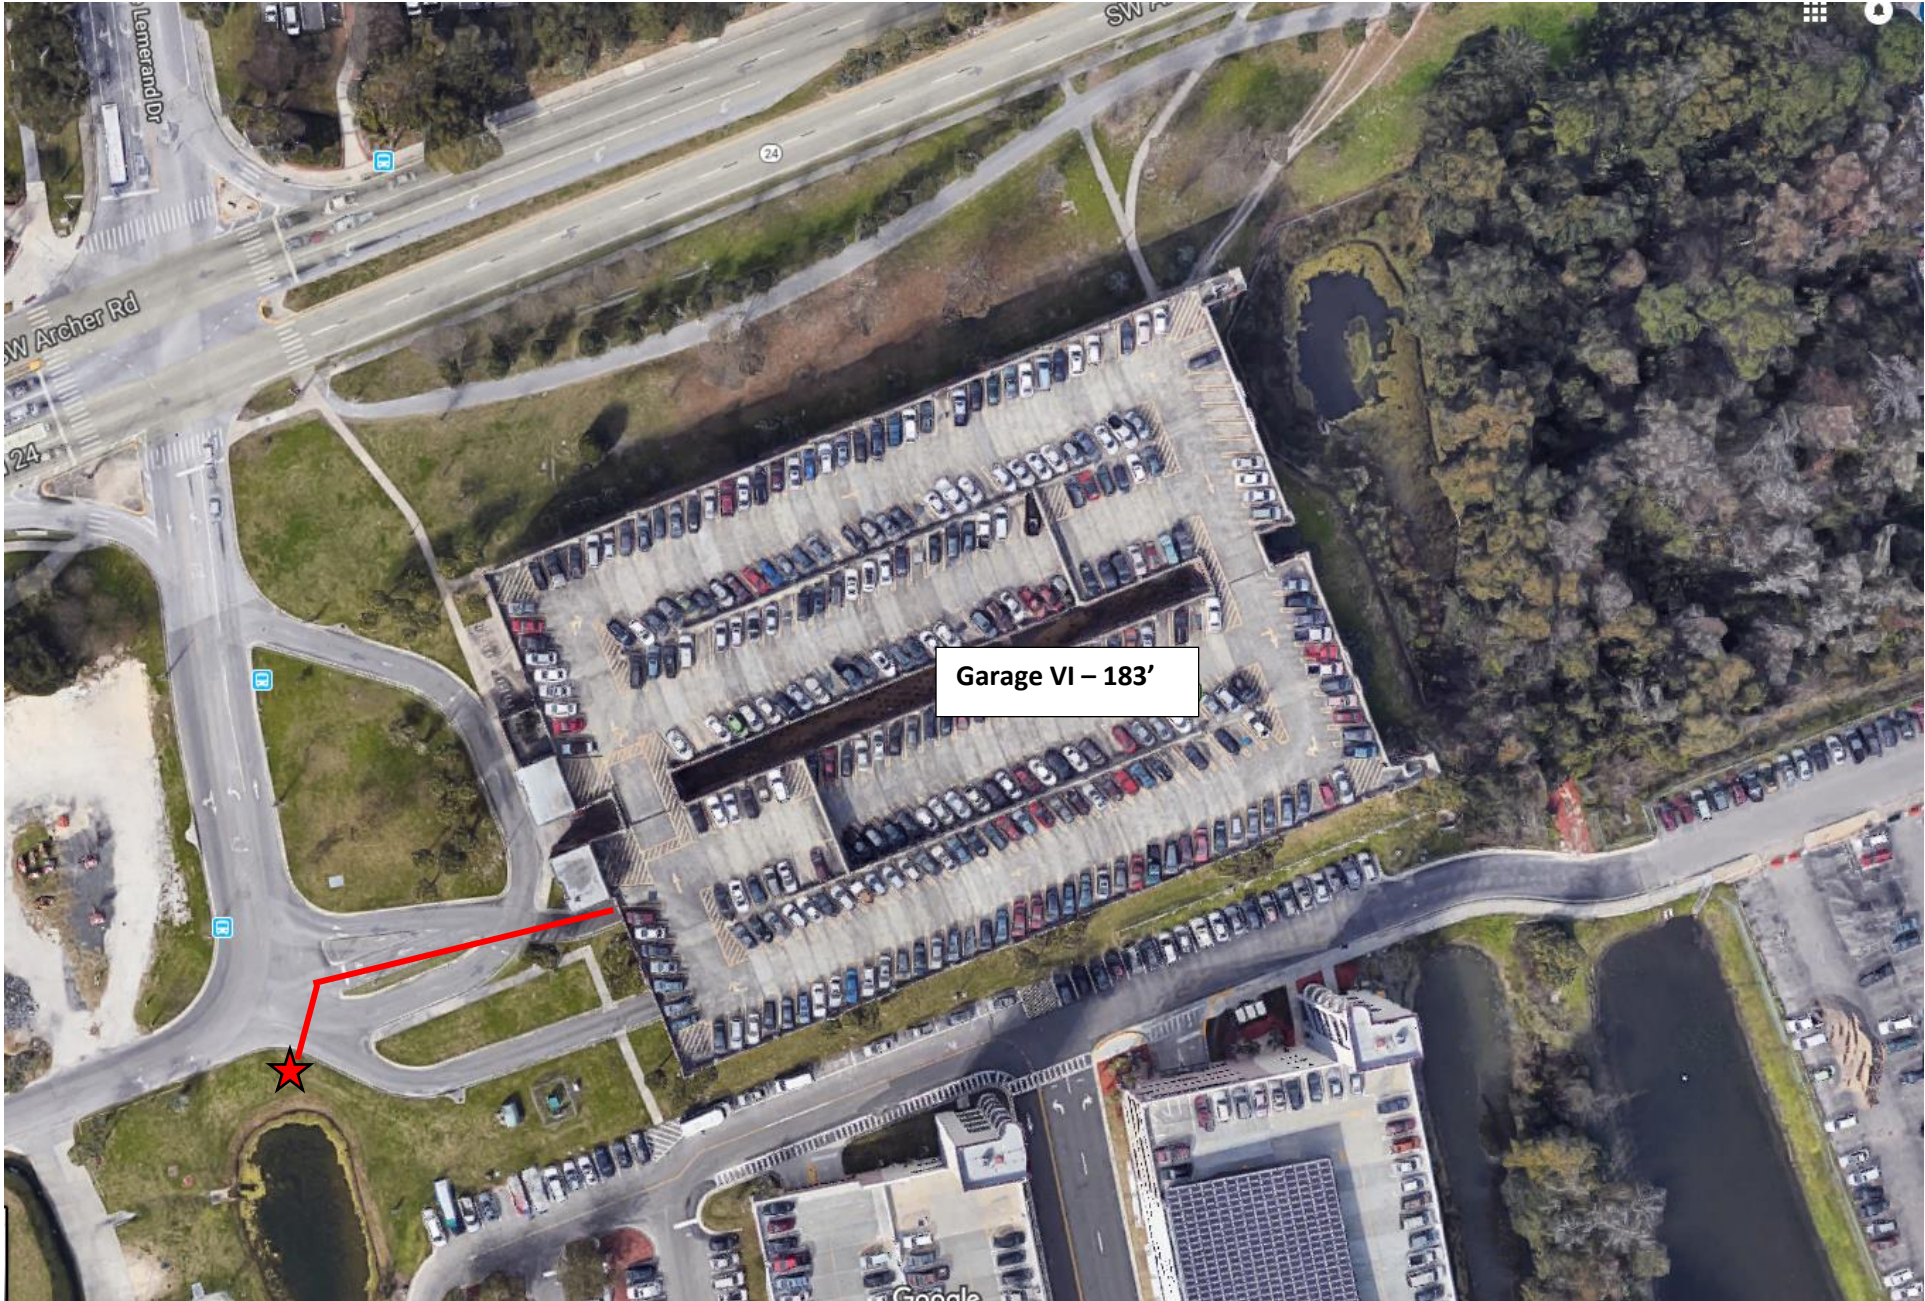

Garage I and Garage X

University of Florida  
Practice Facility

Garage VII - 33,181'

Wells Fargo ATM

Stephen C.  
O'Connell Center

Air Force ROTC

Stadium Rd

Google

Stadium Rd

Gator Corner

Gator Leland Dr

Gator Leland Dr

Gator Leland Dr

Gator Bo

Garage VI – 183'