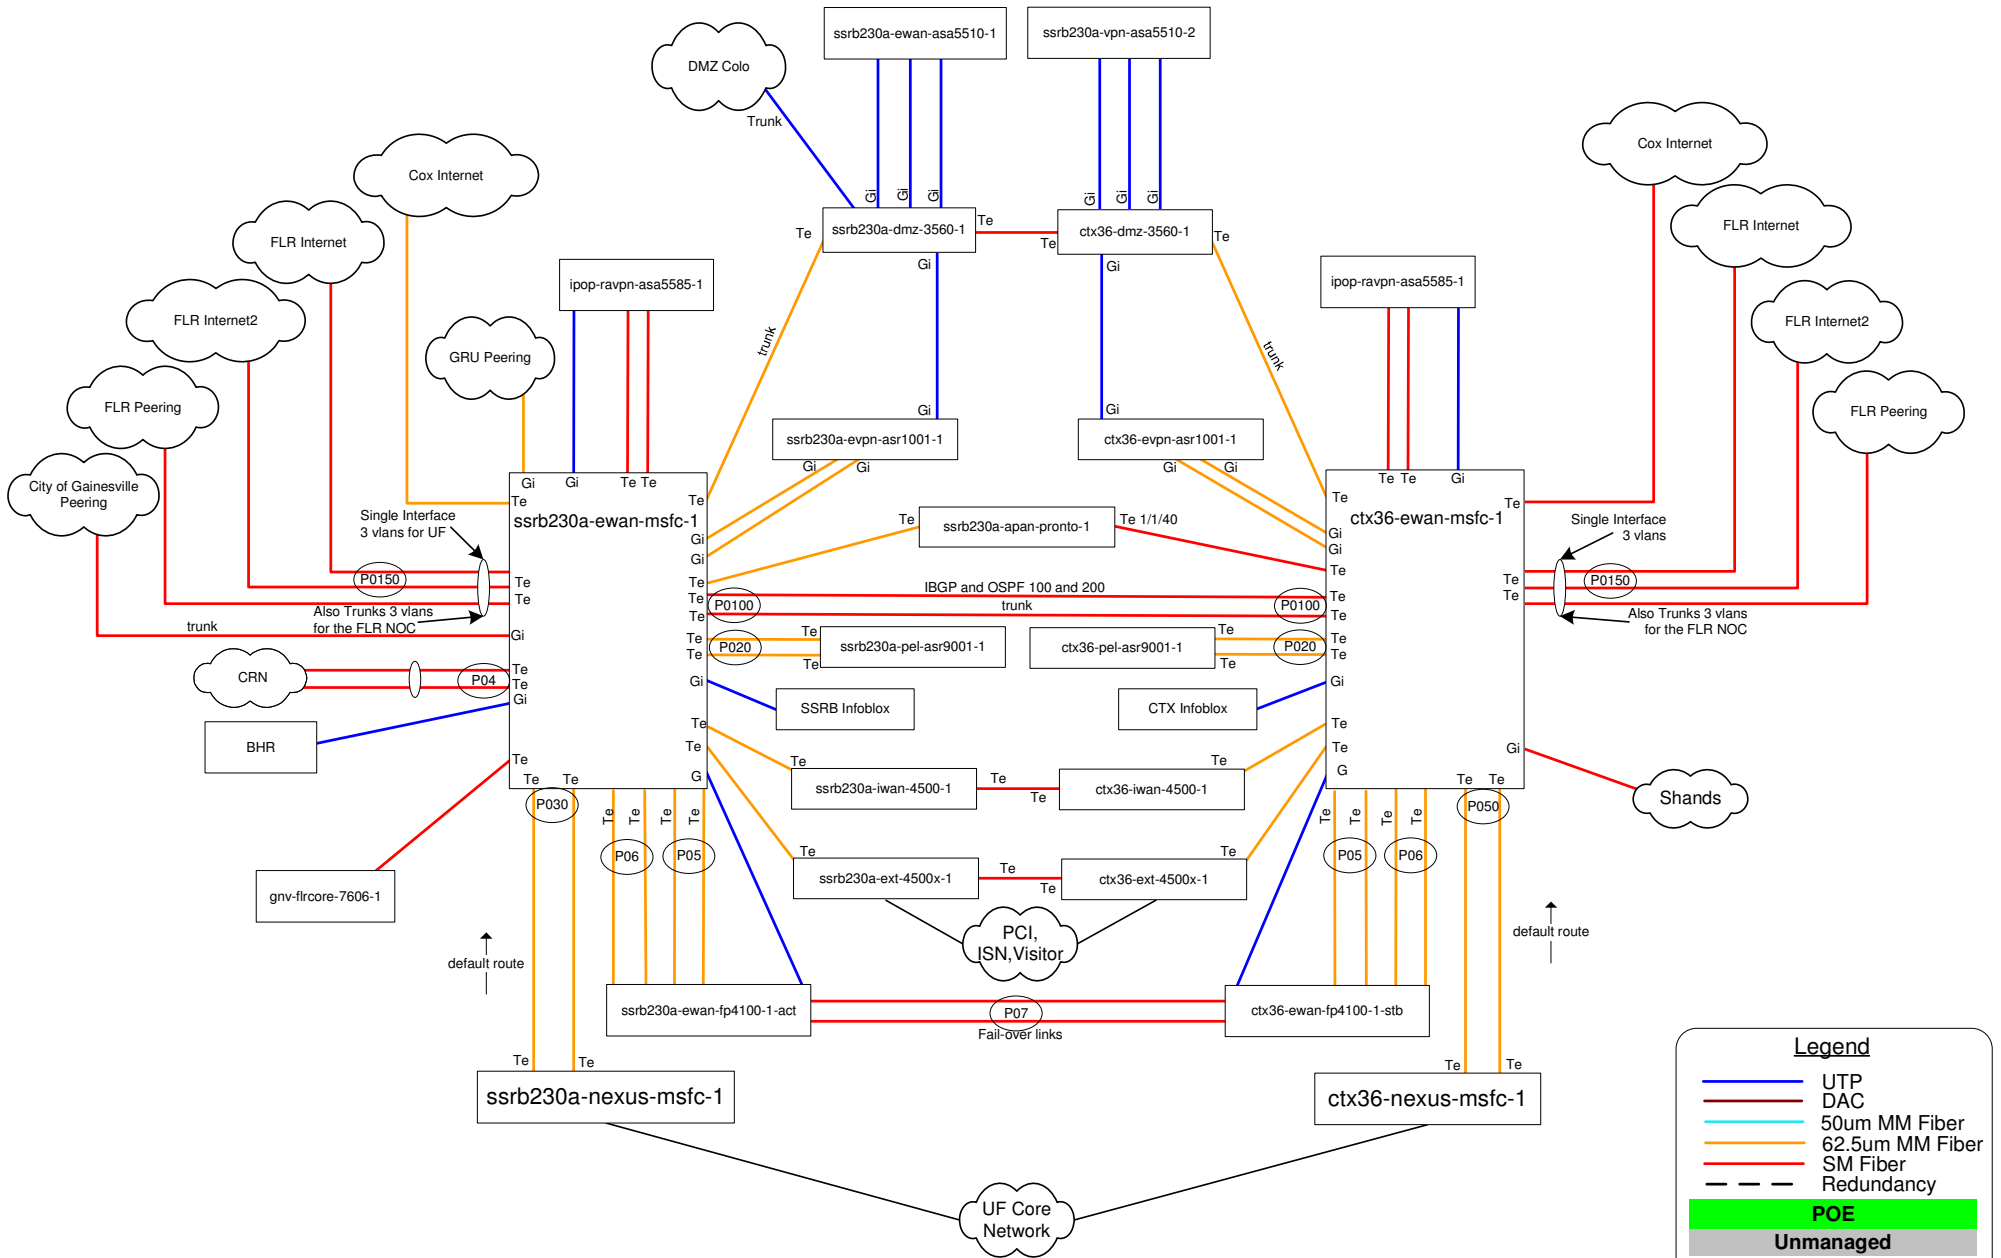

Exhibit 1

IPOP Topology Diagram

Legend

- Blue line: UTP
- Red line: DAC
- Cyan line: 50um MM Fiber
- Orange line: 62.5um MM Fiber
- Yellow line: SM Fiber
- Black dashed line: Redundancy

POE (Green background)

Unmanaged (Grey background)

Updated: 05/03/2018 SFR
Reviewed: