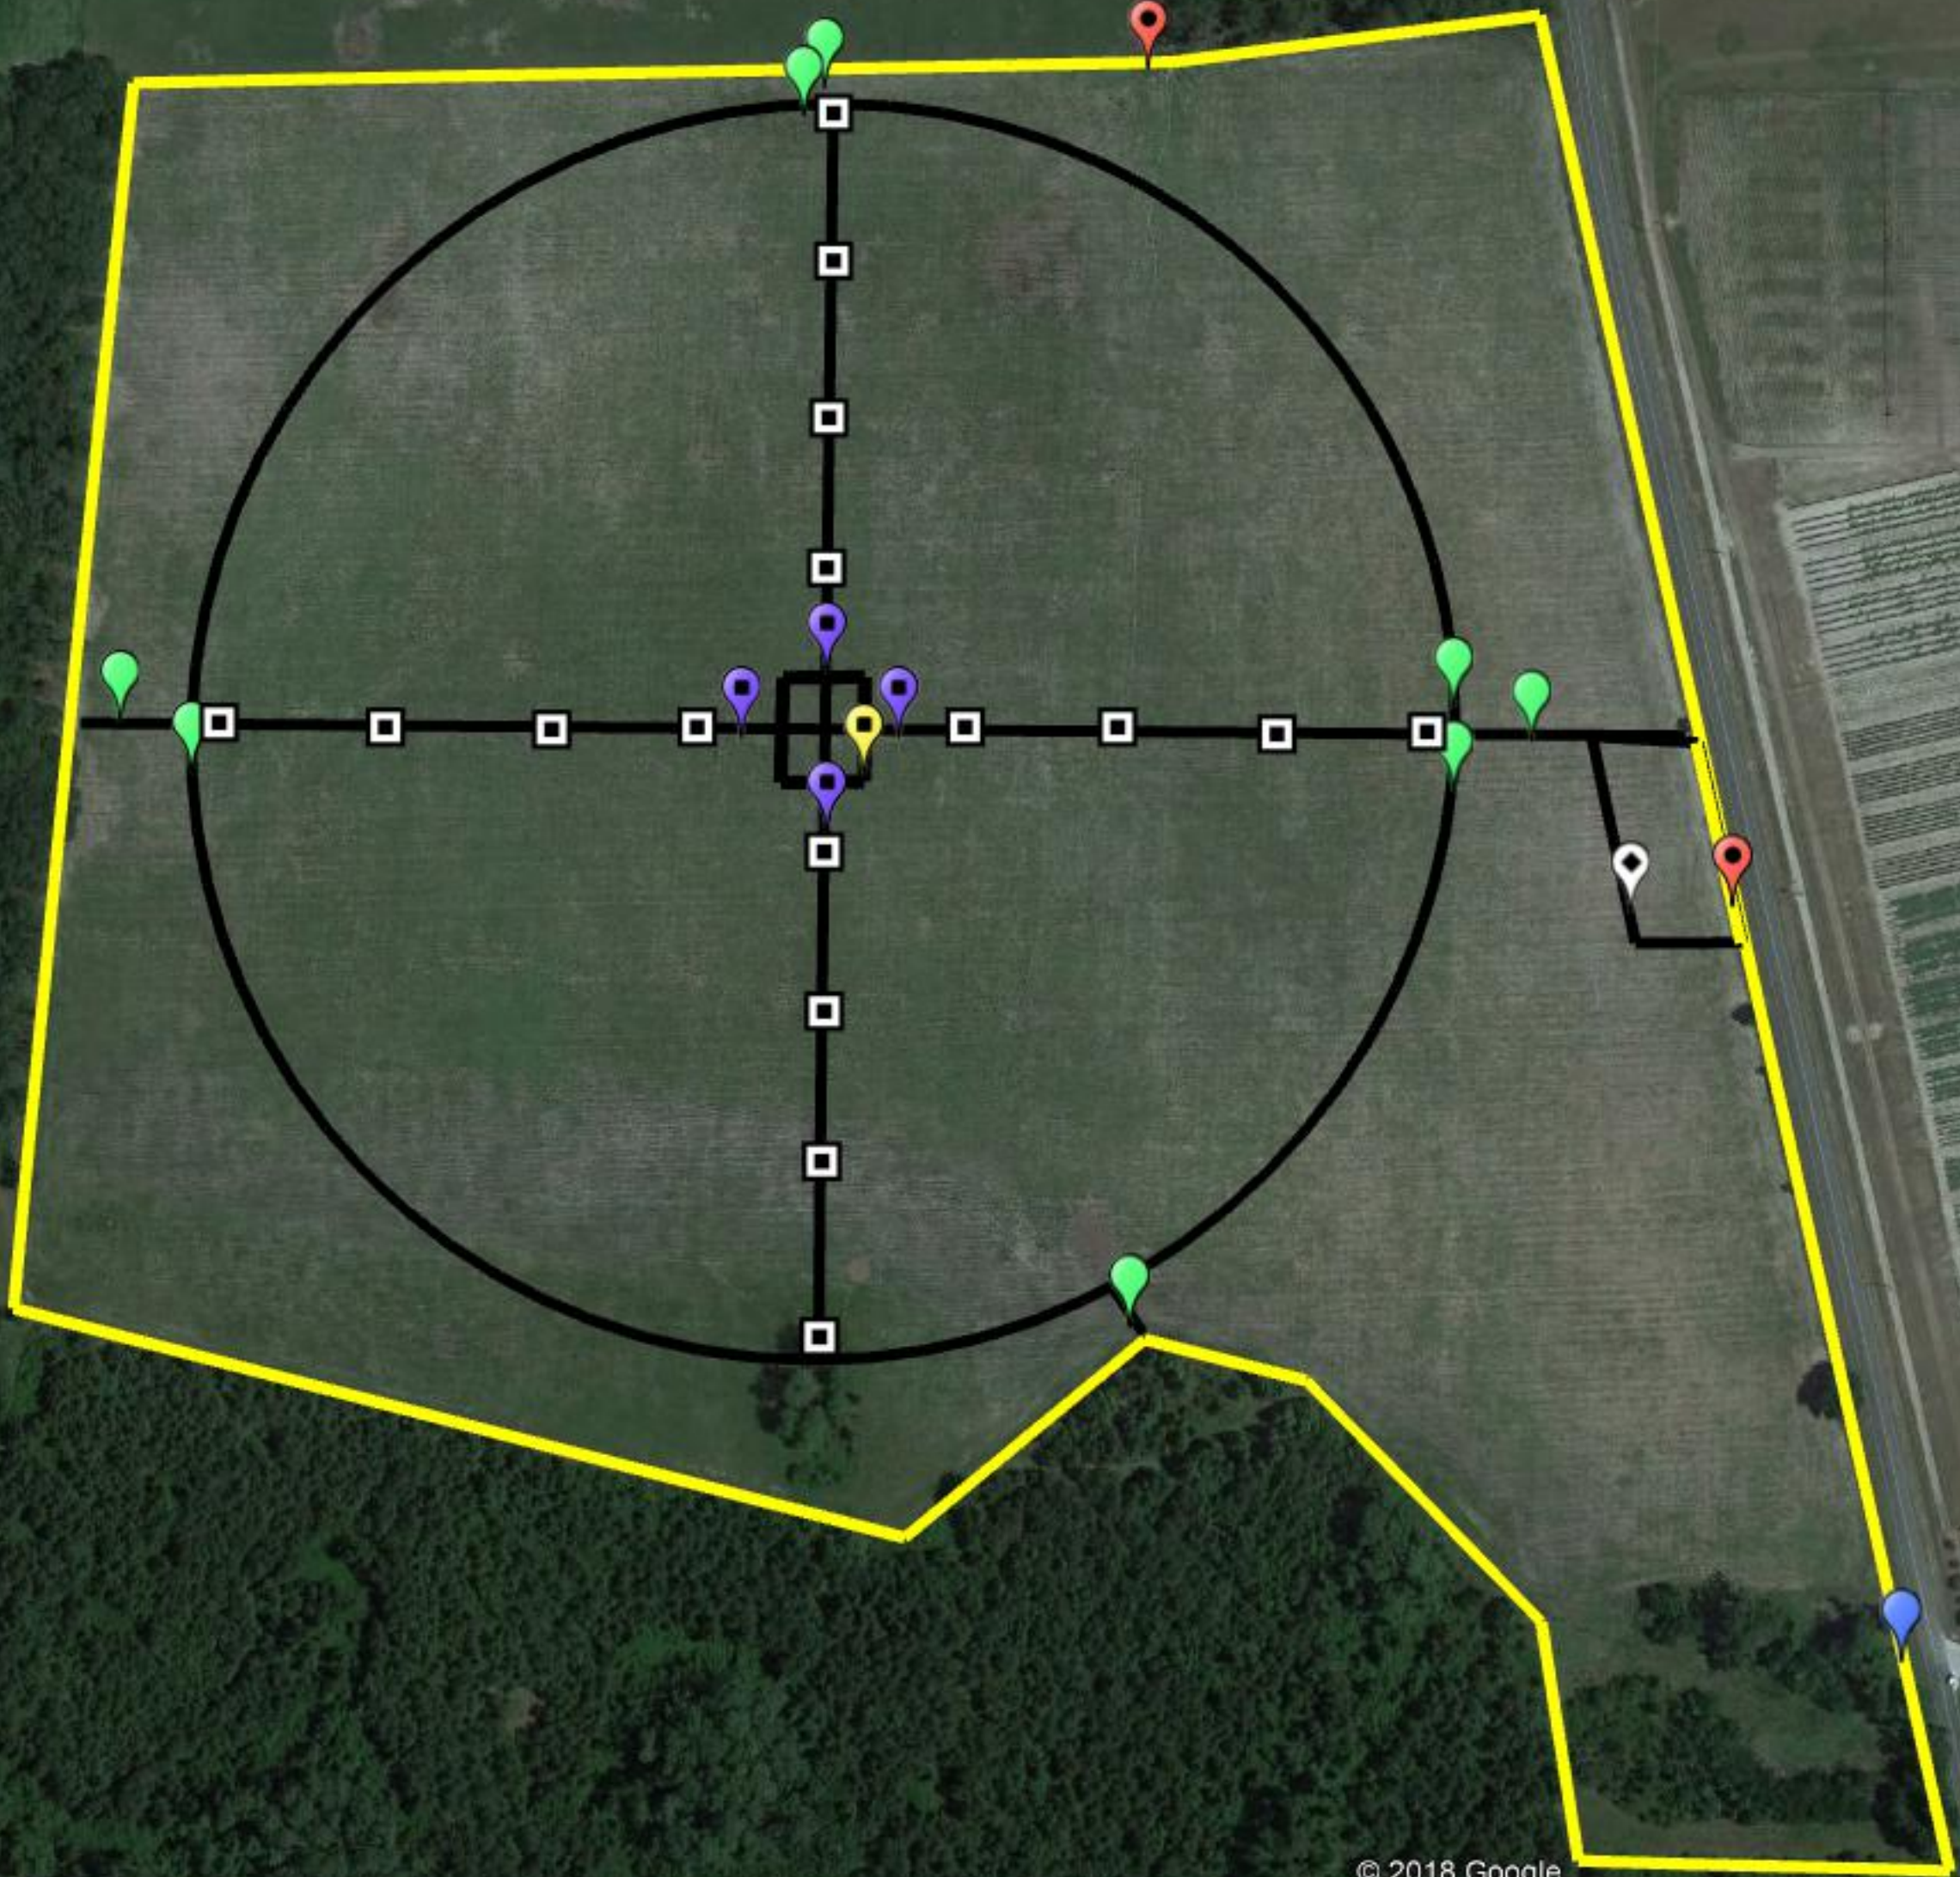

ATTACHMENT A

ITB19KO-118 WILDLIFE FENCE AT NFREC-SUWANNEE VALLEY

-  2 Each 16' X 4' Gates
-  2 Each 20' X 8' Cantilever Gates
-  2 Each 12' X 8' Gates
-  2 Each 12' X 4' Gates
-  1 Each 12' X 4' Gates
-  1 Each 16' X 4' Gates
-  Cattle Gaps