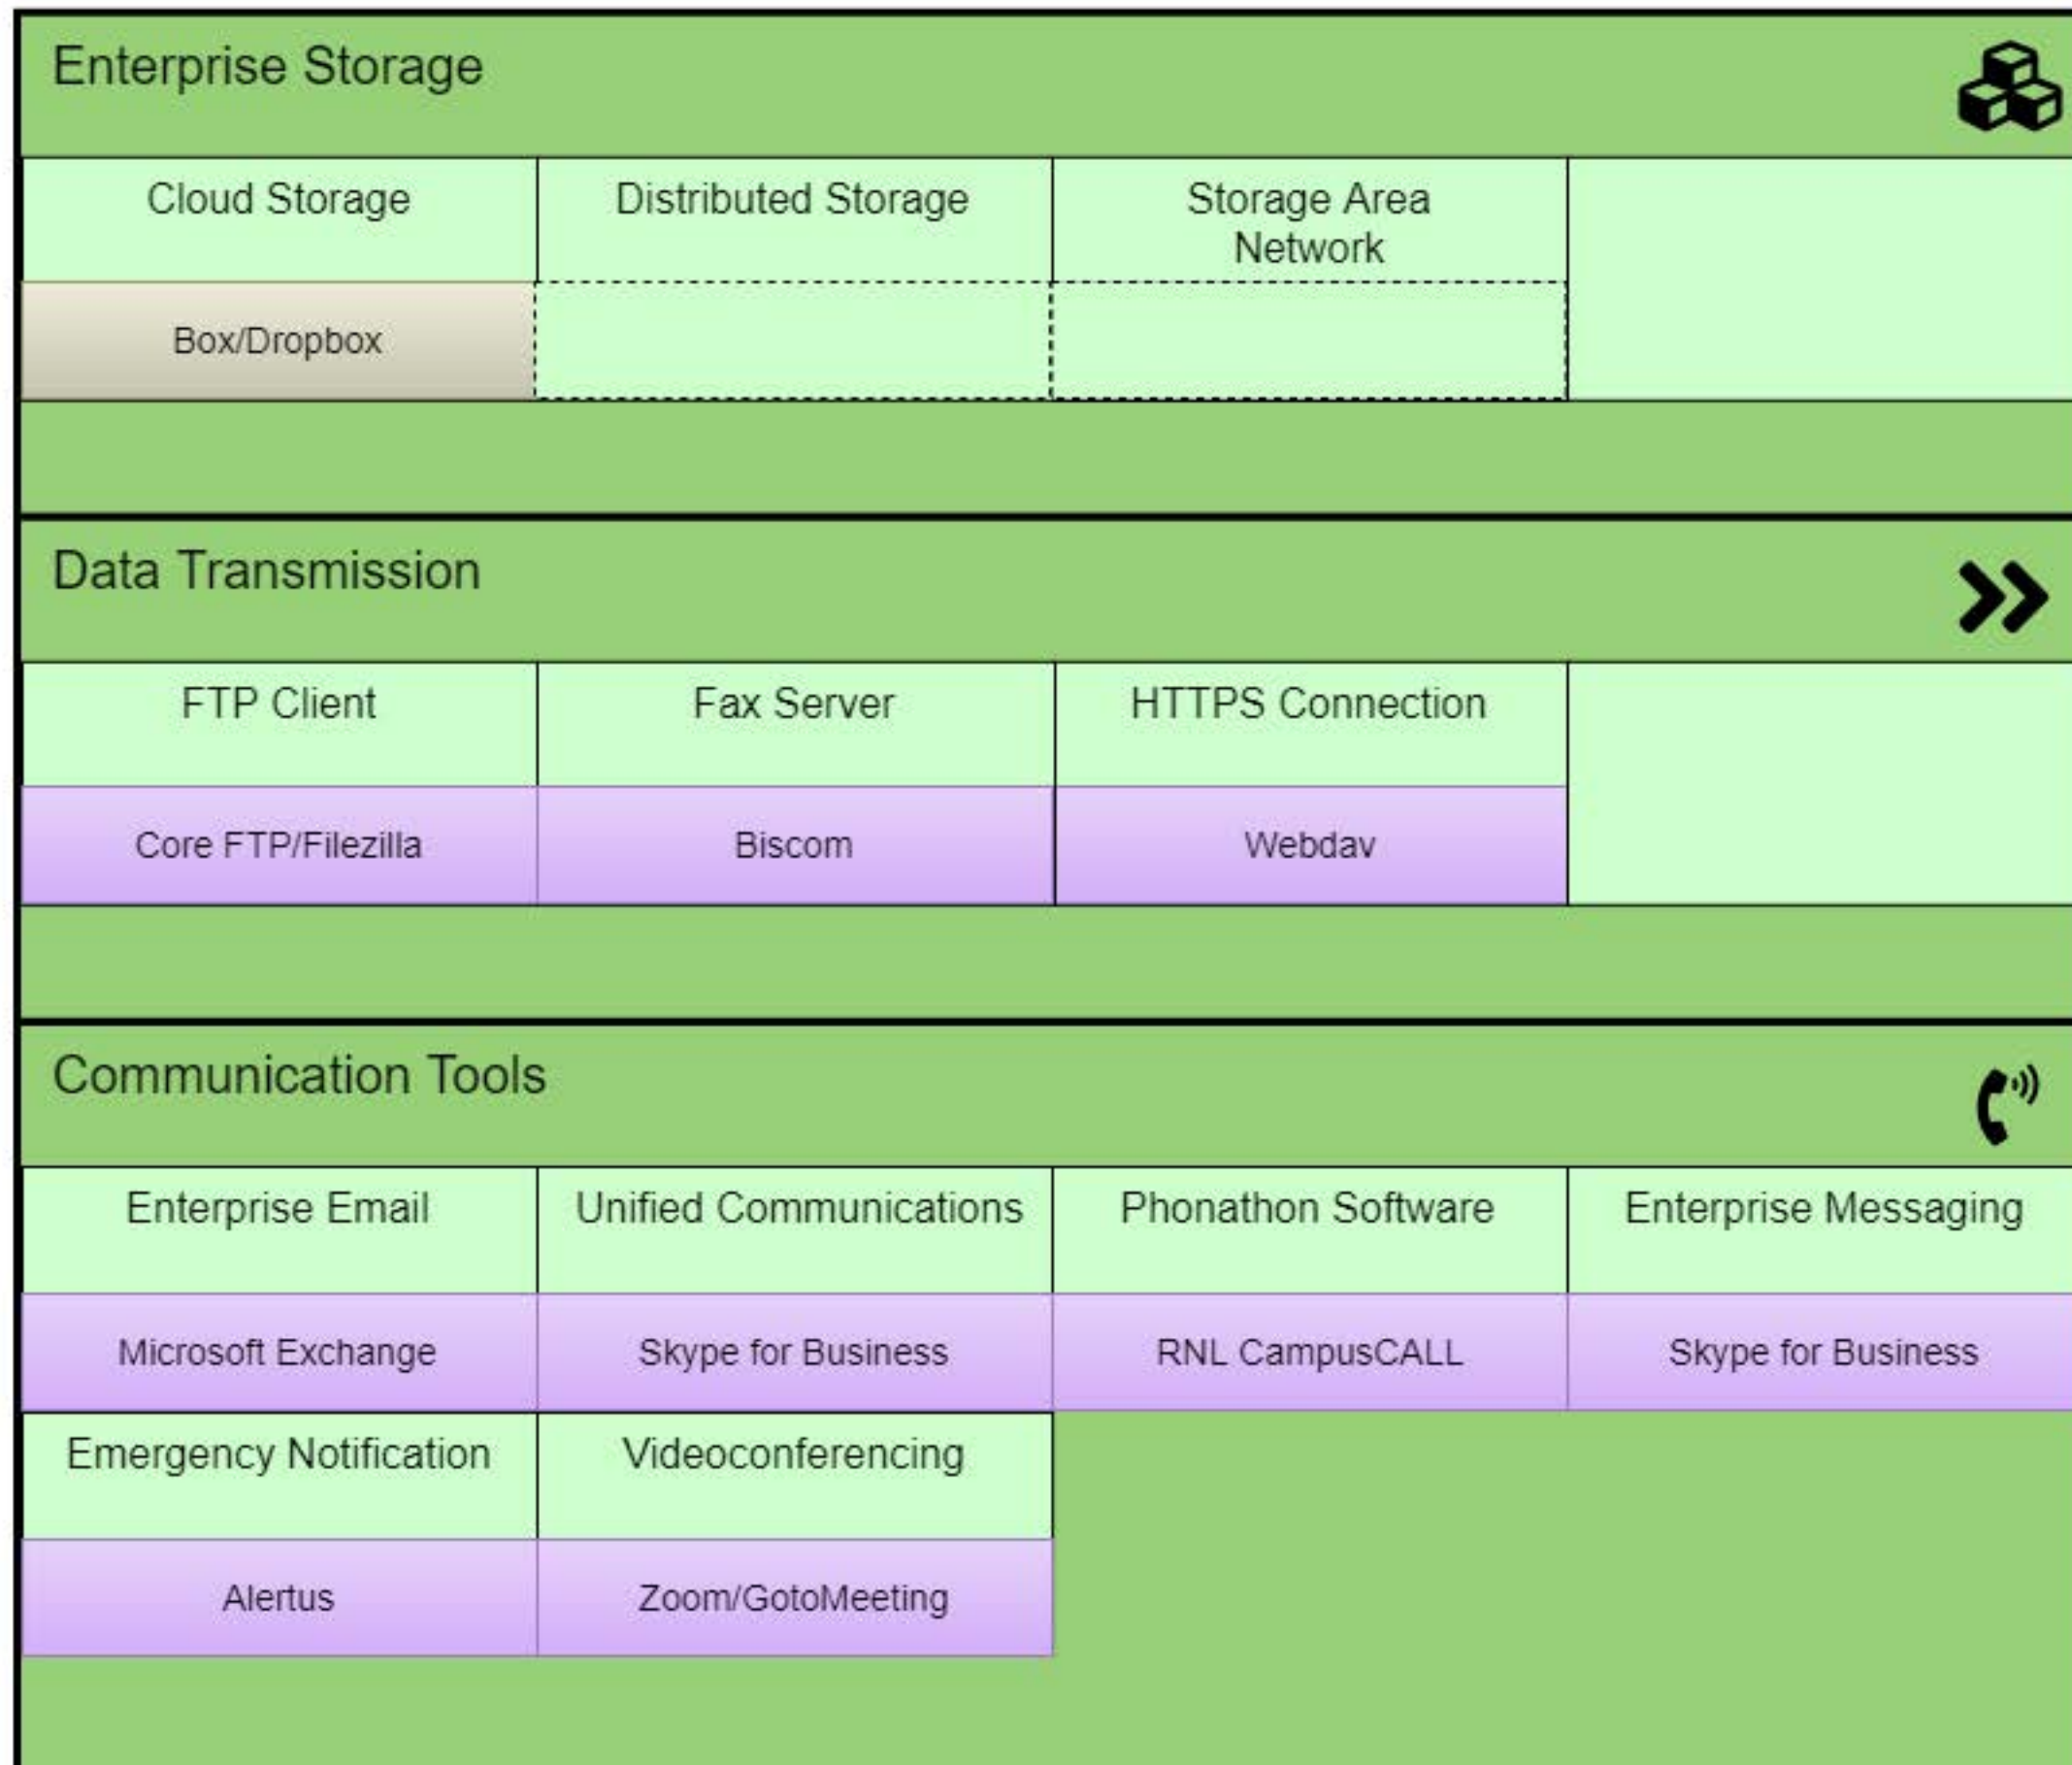

University of Florida Advancement Current State Technical Architecture

13 December 2019