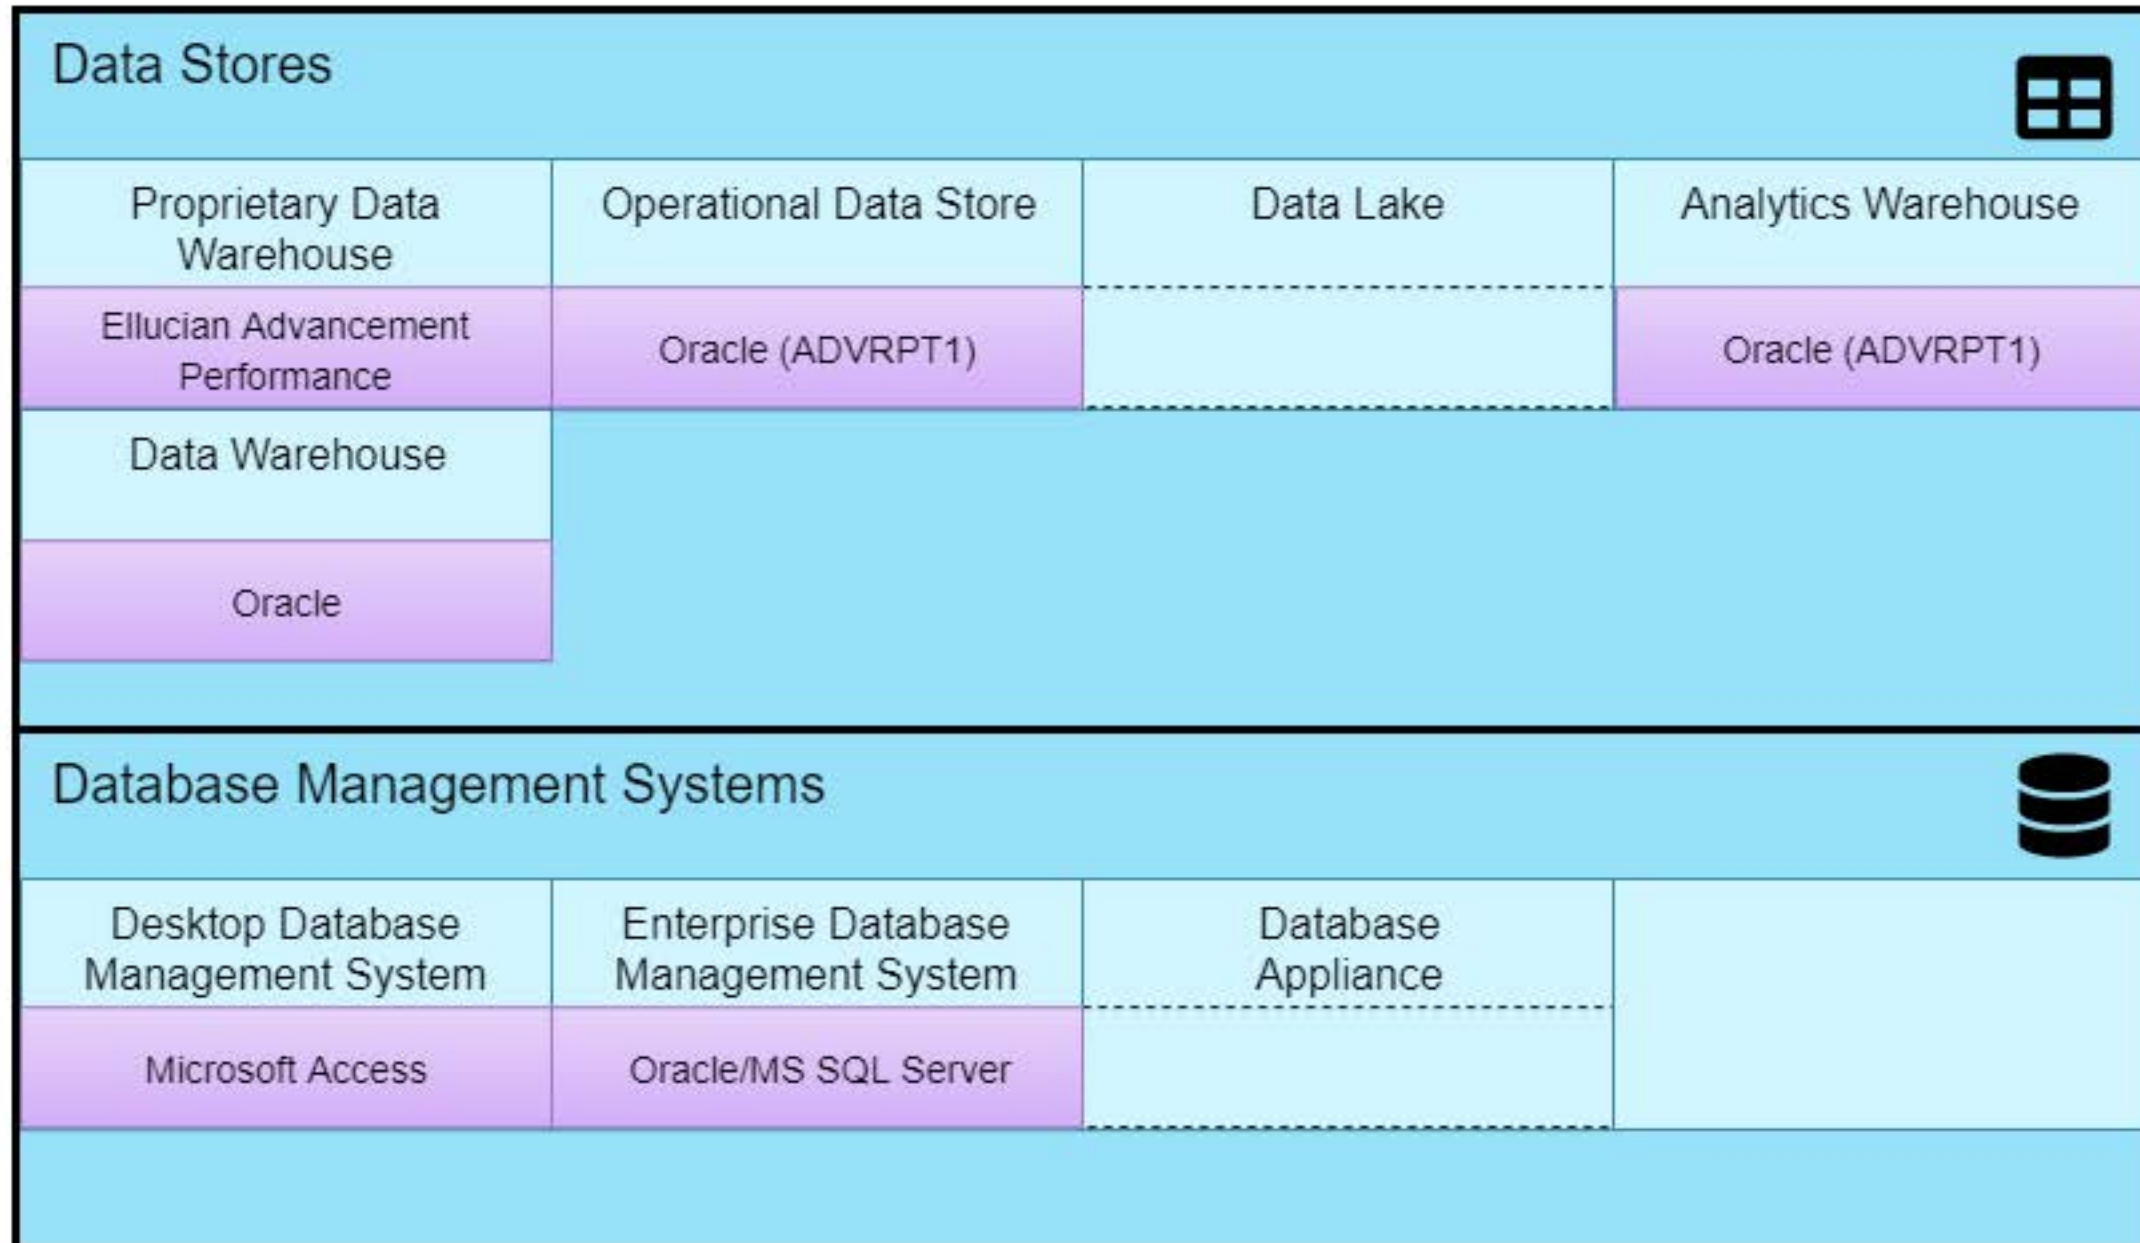

University of Florida Advancement Current State Data Architecture

13 December 2019