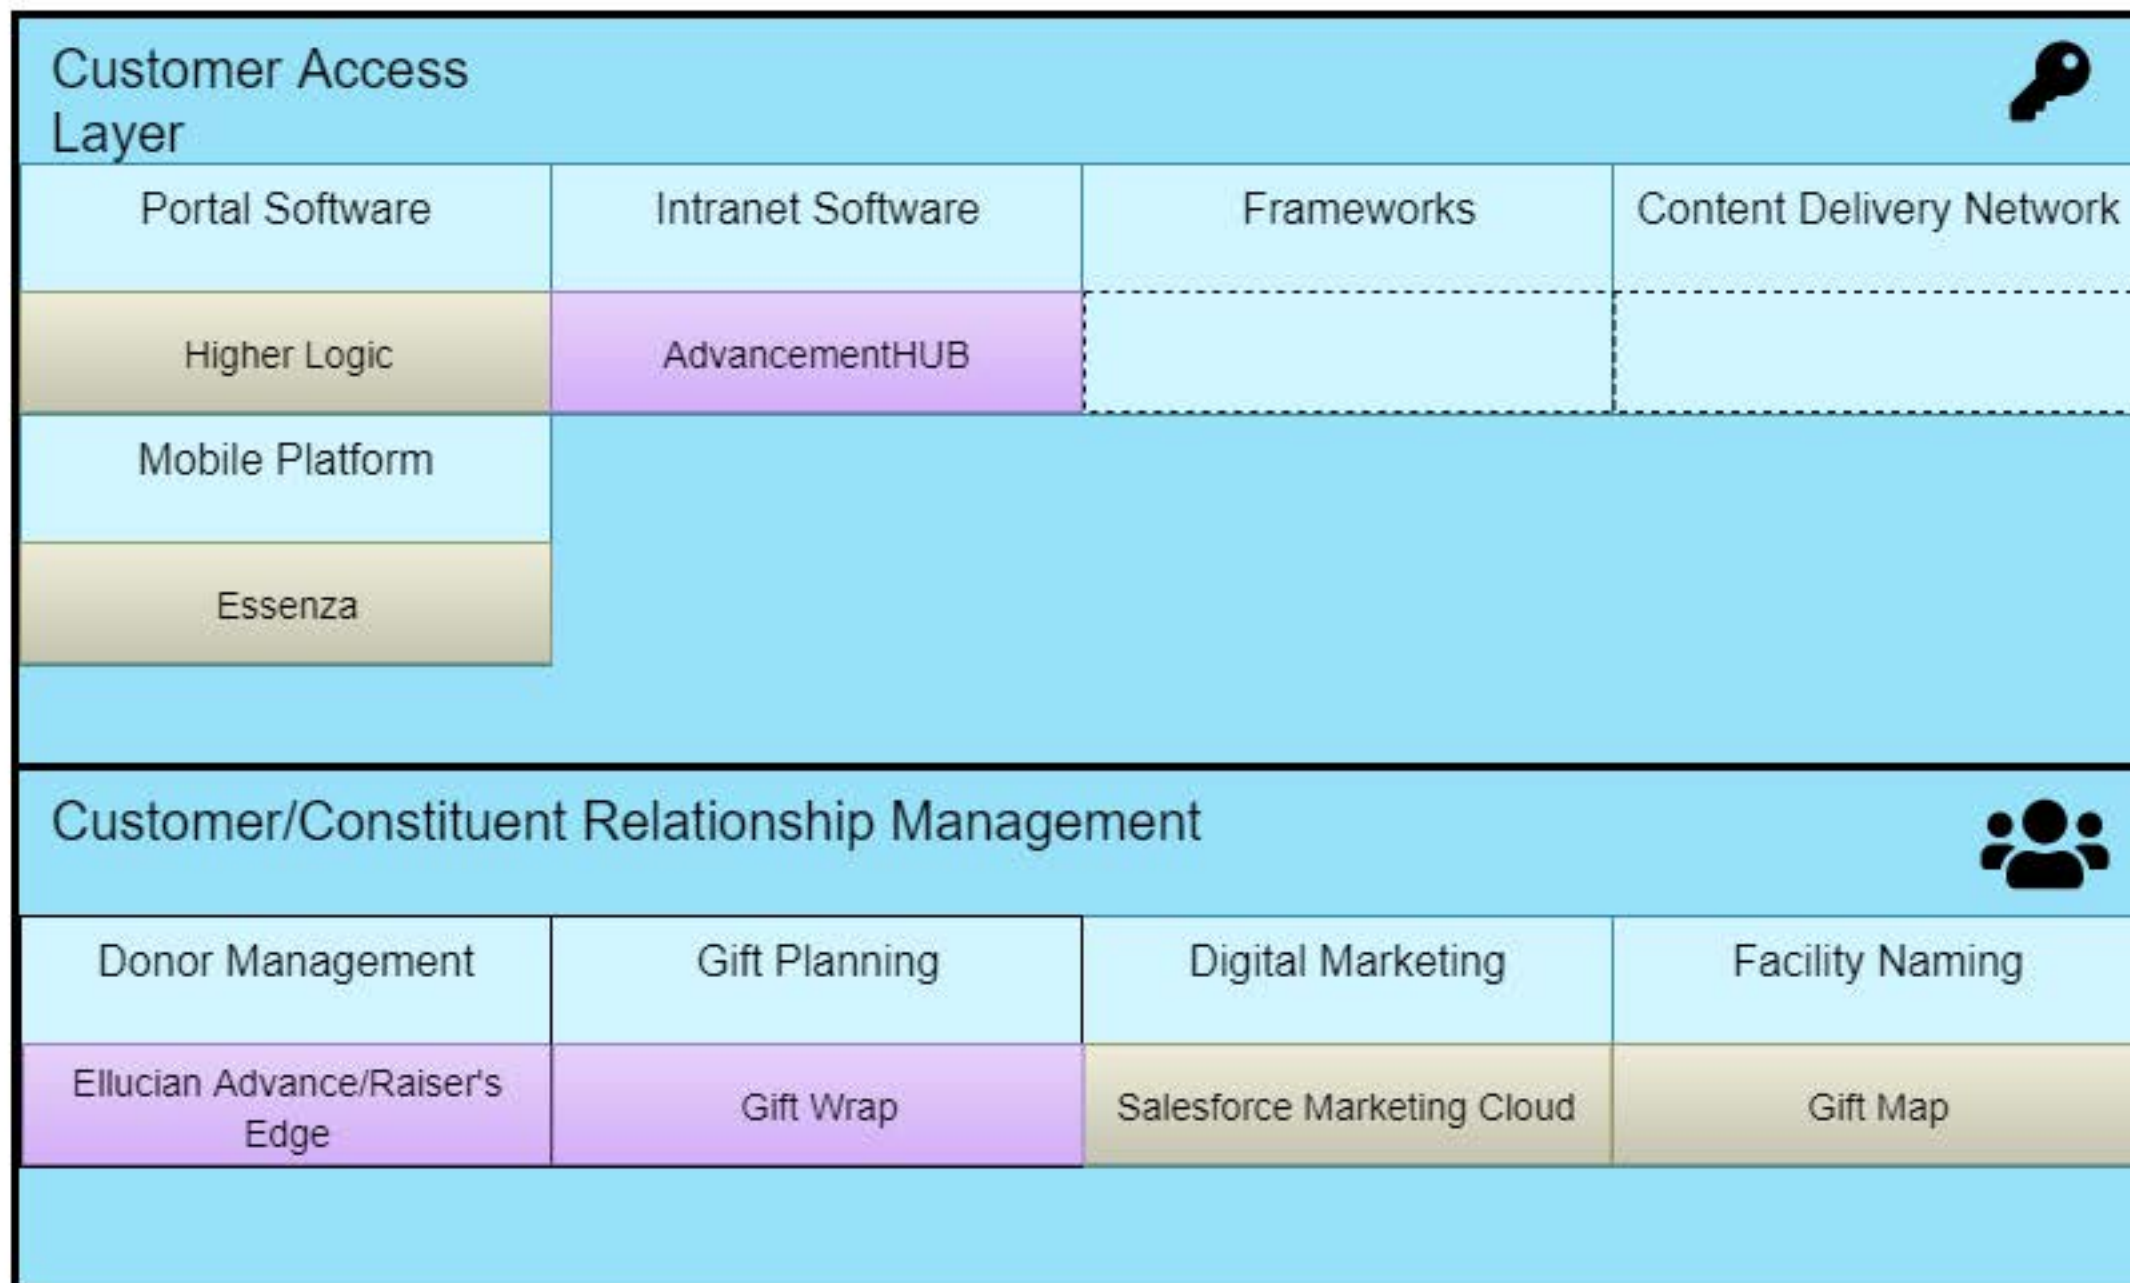

University of Florida Advancement Current State Application Architecture

13 December 2019