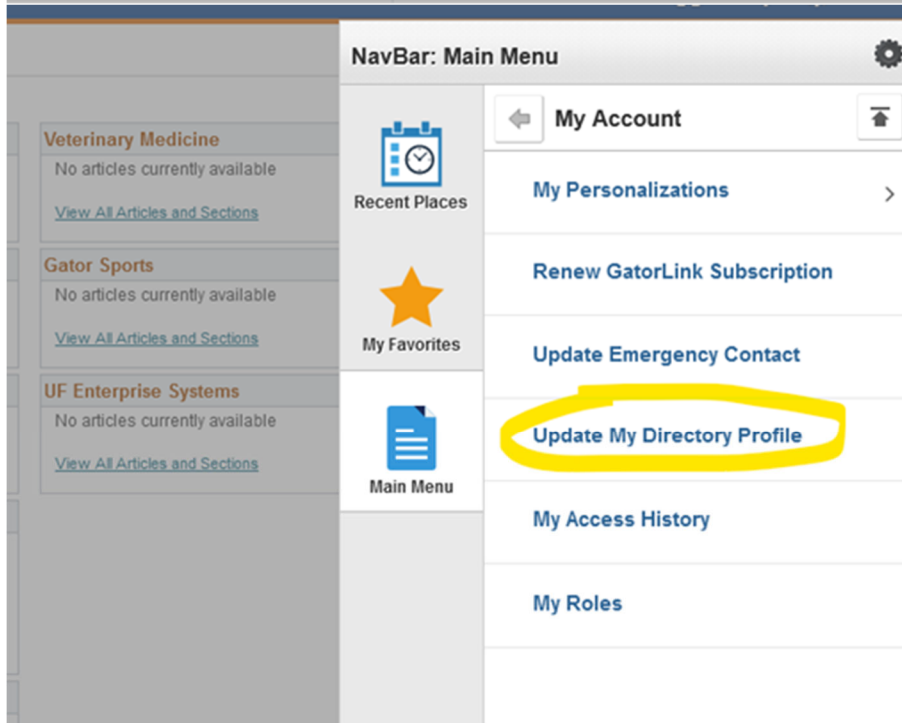

How to Check Your Email in the UF Directory

Main Menu>My Account:

Business

The email location where the University communicates to you. The business email for all University of Florida workforce (Faculty, Staff, Employees, UAA, Shands & all other DSO