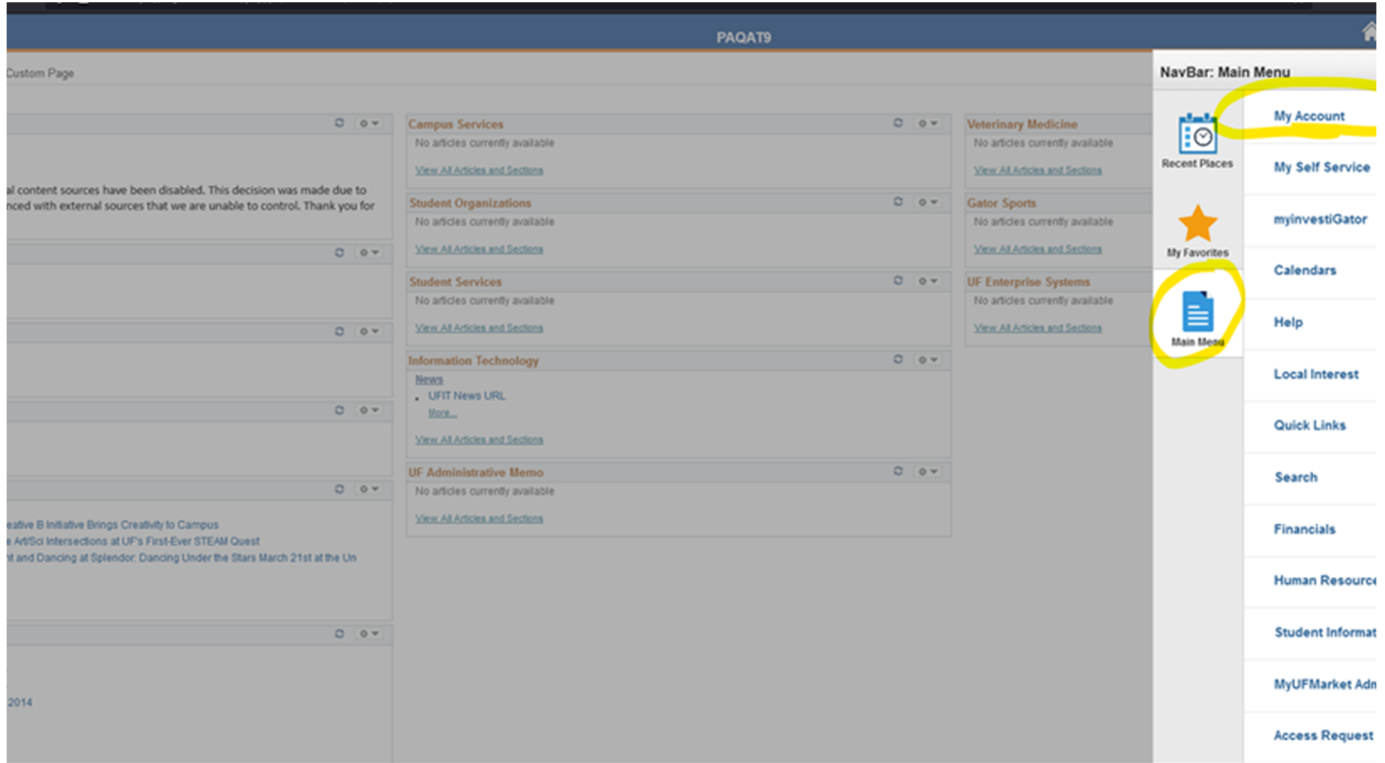

How to Check Your Email in the UF Directory

Main Menu>My Account:

Business

The email location where the University communicates to you. The business email for all University of Florida workforce (Faculty, Staff, Employees, UAA, Shands & all other DSO